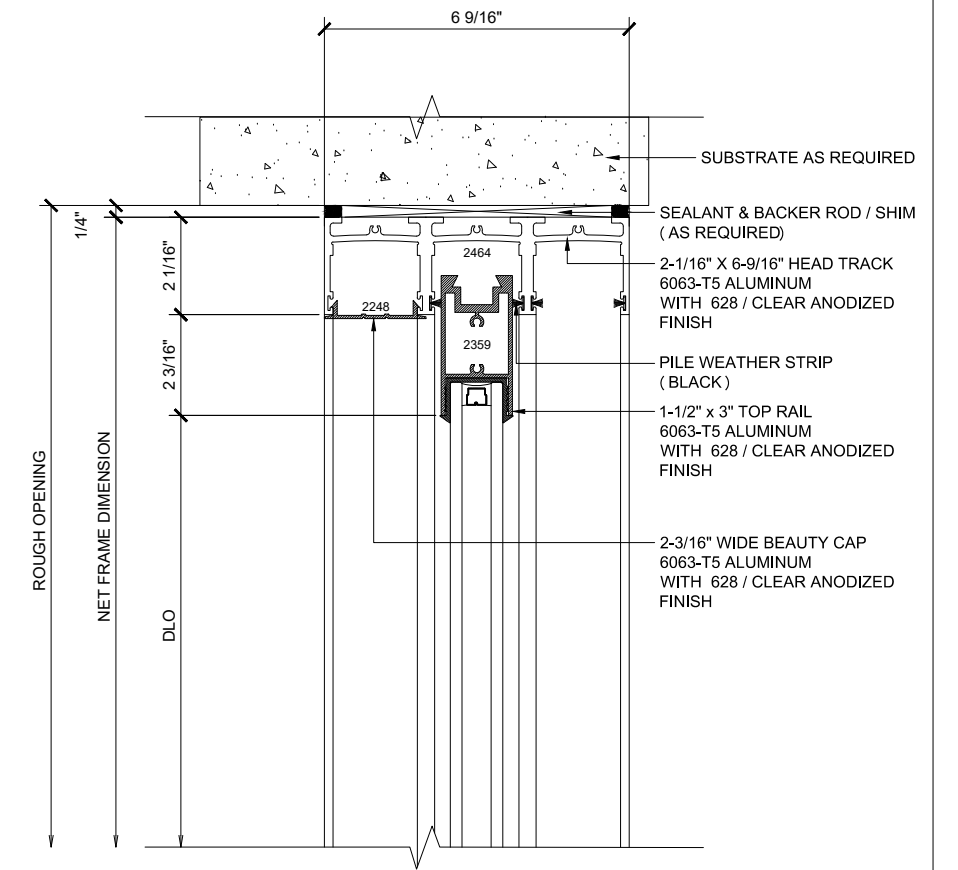

MAX SLIDER
SLIDING GLASS DOOR - MEDIUM STYLE
FIXED PANEL (XXX-XXX)
X - SLIDER
O - FIX GLASS

MAX SLIDER

SLIDING GLASS DOOR - MEDIUM STILE
 SLIDING DOOR / FIXED PANEL (OXX-XXO)

X - SLIDER
 O - FIX GLASS

① HEAD (@FIXED)

MAX SLIDING DOORS (OXX-XXO) SCALE: 6"=1'-0"

③ HEAD (@SLIDER)

MAX SLIDING DOORS (OXX-XXO) SCALE: 6"=1'-0"

Std. 1-1/8 I.G. Glazing Gasket
 Part# BL-4514

Std. 1/2" Glazing Gasket
 Part# BL-4466

Std. 1/4" Glazing Gasket
 Part# BL-4533

Ⓐ OPTIONAL INFILLS

MAX SLIDING DOORS (OXX-XXO) SCALE: 6"=1'-0"

② SILL (@FIXED)

MAX SLIDING DOORS (OXX-XXO) SCALE: 6"=1'-0"

④ SILL (@SLIDER)

MAX SLIDING DOORS (OXX-XXO) SCALE: 6"=1'-0"

5 HEAD (@SLIDER)

MAX SLIDING DOORS (OXX-XXO) SCALE: 6"=1'-0"

7 HEAD (@SLIDER)

MAX SLIDING DOORS (OXX-XXO) SCALE: 6"=1'-0"

9 HEAD (@SLIDER)

MAX SLIDING DOORS (OXX-XXO) SCALE: 6"=1'-0"

6 SILL (@SLIDER)

MAX SLIDING DOORS (OXX-XXO) SCALE: 6"=1'-0"

8 SILL (@SLIDER)

MAX SLIDING DOORS (OXX-XXO) SCALE: 6"=1'-0"