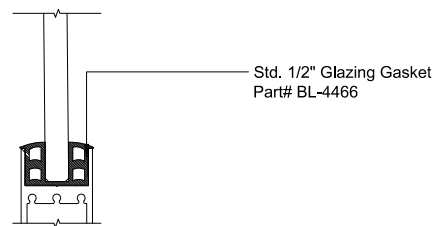

MAX SLIDER
SLIDING GLASS DOOR - MEDIUM STYLE
FIXED PANEL (XXX-XXX)
X - SLIDER
O - FIX GLASS

MAX SLIDER

SLIDING GLASS DOOR - MEDIUM STILE
 SLIDING DOOR / FIXED PANEL (OXX-XXO)

X - SLIDER
 O - FIX GLASS

① HEAD (@FIXED)

MAX SLIDING DOORS (OXX-XXO) SCALE: 6"=1'-0"

③ HEAD (@SLIDER)

MAX SLIDING DOORS (OXX-XXO) SCALE: 6"=1'-0"

Std. 1-1/8 I.G. Glazing Gasket
 Part# BL-4514

Std. 1/2" Glazing Gasket
 Part# BL-4466

Std. 1/4" Glazing Gasket
 Part# BL-4533

Ⓐ OPTIONAL INFILLS

MAX SLIDING DOORS (OXX-XXO) SCALE: 6"=1'-0"

② SILL (@FIXED)

MAX SLIDING DOORS (OXX-XXO) SCALE: 6"=1'-0"

④ SILL (@SLIDER)

MAX SLIDING DOORS (OXX-XXO) SCALE: 6"=1'-0"

5 HEAD (@SLIDER)

MAX SLIDING DOORS (OXX-XXO) SCALE: 6"=1'-0"