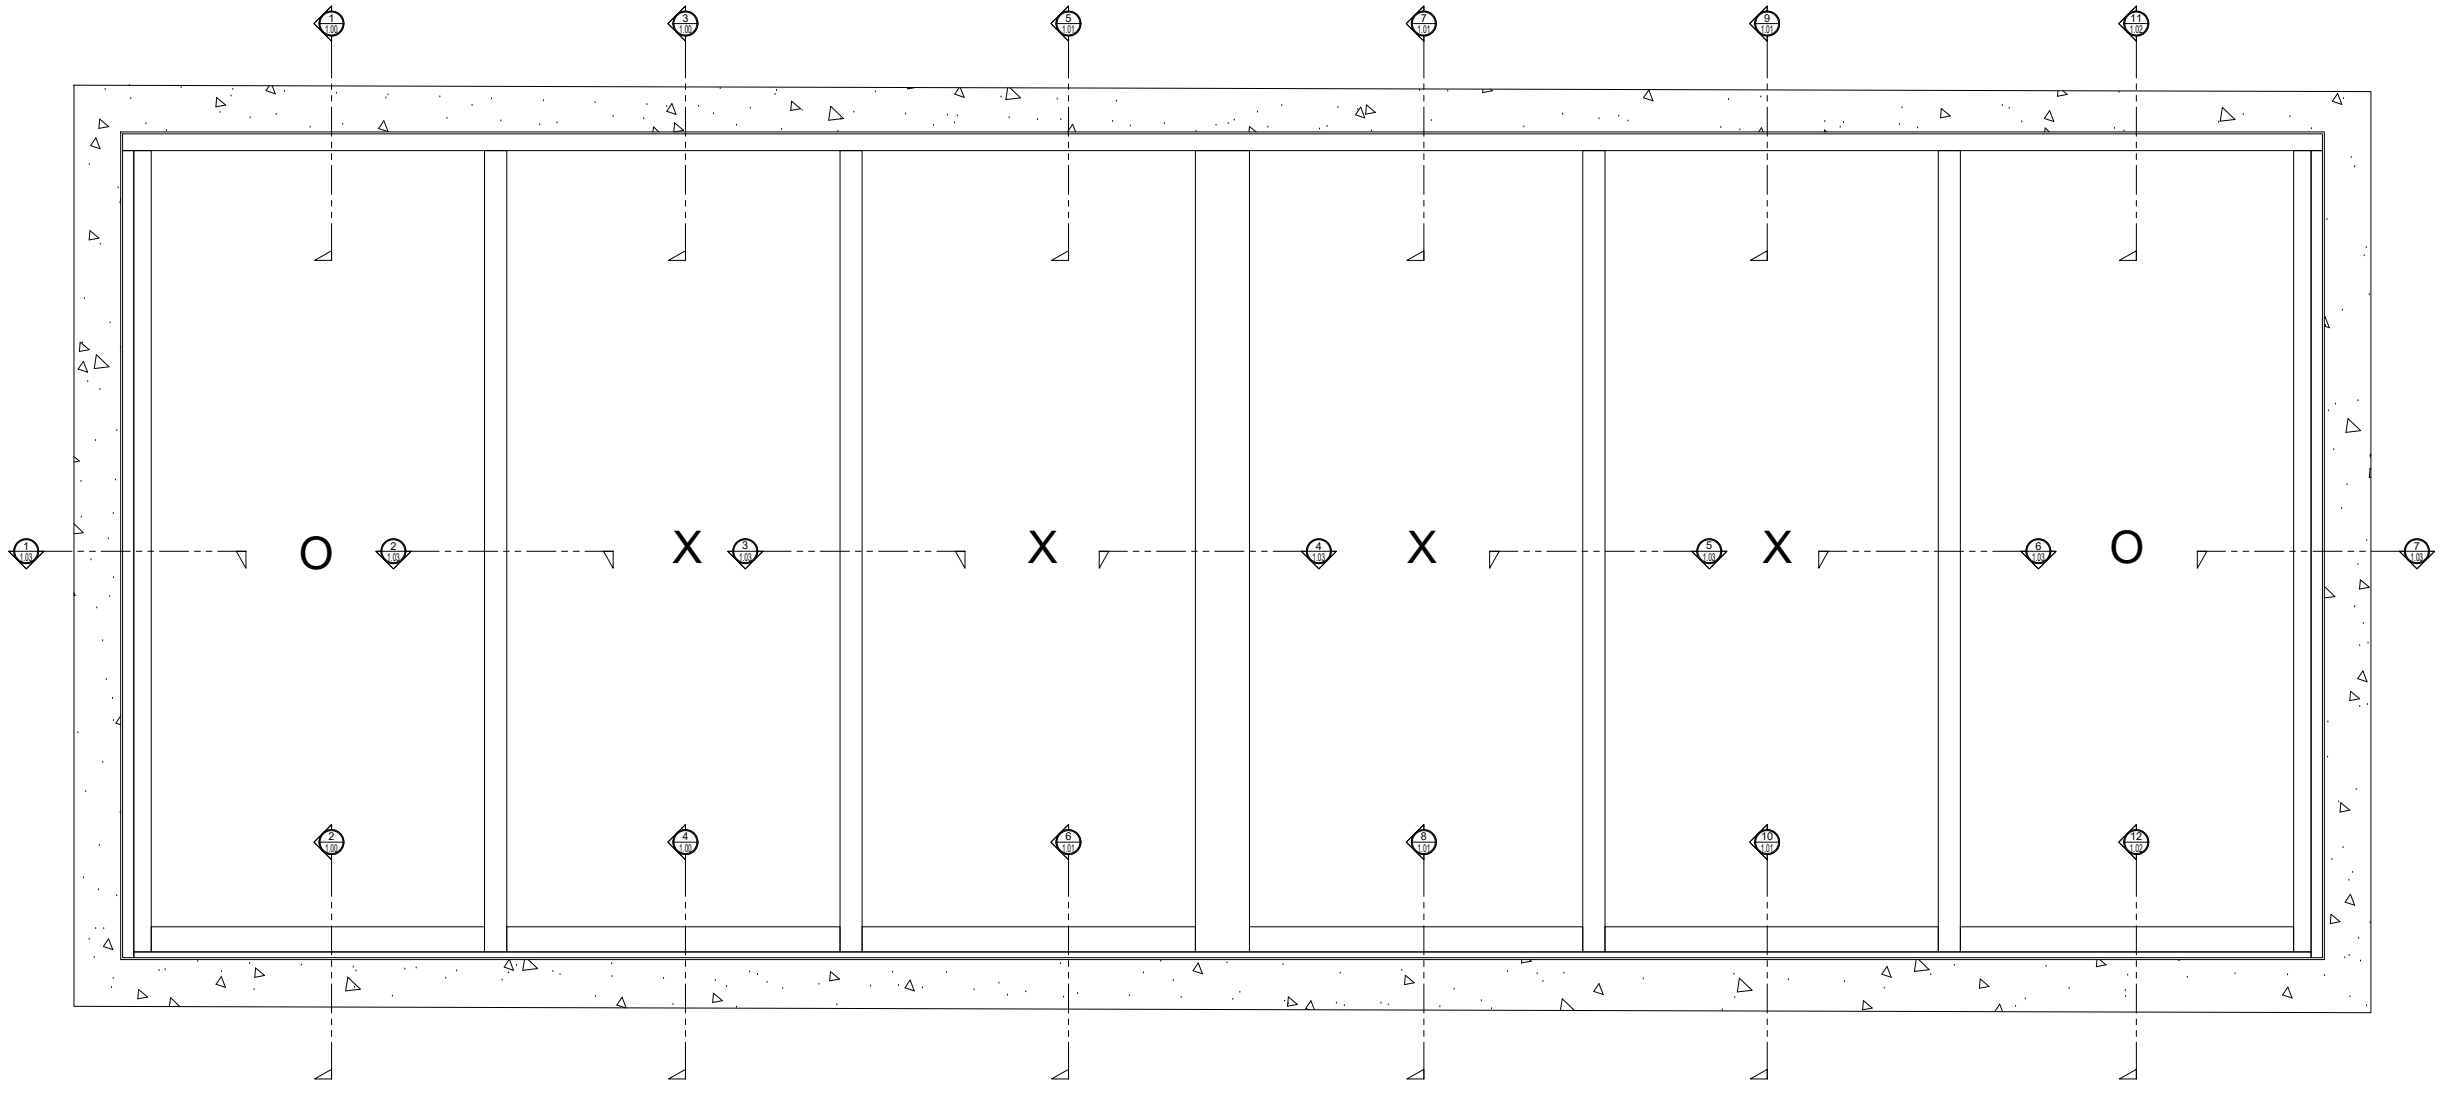

MAX SLIDER
SLIDING GLASS DOOR - MEDIUM STYLE
FIXED PANEL (XXX-XXX)
X - SLIDER
O - FIX GLASS

MAX SLIDER

SLIDING GLASS DOOR - MEDIUM STILE
 SLIDING DOOR / FIXED PANEL (OXX-XXO)

X - SLIDER
 O - FIX GLASS

① HEAD (@FIXED)

MAX SLIDING DOORS (OXX-XXO) SCALE: 6"=1'-0"

③ HEAD (@SLIDER)

MAX SLIDING DOORS (OXX-XXO) SCALE: 6"=1'-0"

Std. 1-1/8 I.G. Glazing Gasket
 Part# BL-4514

Std. 1/2" Glazing Gasket
 Part# BL-4466

Std. 1/4" Glazing Gasket
 Part# BL-4533

Ⓐ OPTIONAL INFILLS

MAX SLIDING DOORS (OXX-XXO) SCALE: 6"=1'-0"

② SILL (@FIXED)

MAX SLIDING DOORS (OXX-XXO) SCALE: 6"=1'-0"

④ SILL (@SLIDER)

MAX SLIDING DOORS (OXX-XXO) SCALE: 6"=1'-0"

5 HEAD (@SLIDER)

MAX SLIDING DOORS (OXX-XXO) SCALE: 6"=1'-0"

7 HEAD (@SLIDER)

MAX SLIDING DOORS (OXX-XXO) SCALE: 6"=1'-0"

9 HEAD (@SLIDER)

MAX SLIDING DOORS (OXX-XXO) SCALE: 6"=1'-0"

6 SILL (@SLIDER)

MAX SLIDING DOORS (OXX-XXO) SCALE: 6"=1'-0"

8 SILL (@SLIDER)

MAX SLIDING DOORS (OXX-XXO) SCALE: 6"=1'-0"