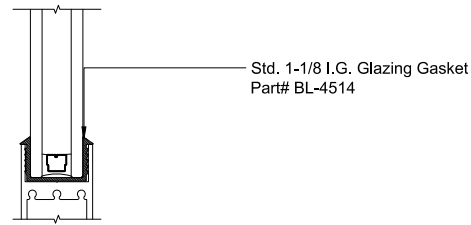

MAX SLIDER
SLIDING GLASS DOOR - MEDIUM STYLE
FIXED PANEL (XXX-XXX)
X - SLIDER
O - FIX GLASS

MAX SLIDER

SLIDING GLASS DOOR - MEDIUM STILE
 SLIDING DOOR / FIXED PANEL (OXX-XXO)

X - SLIDER
 O - FIX GLASS

① HEAD (@FIXED)

MAX SLIDING DOORS (OXX-XXO) SCALE: 6"=1'-0"

③ HEAD (@SLIDER)

MAX SLIDING DOORS (OXX-XXO) SCALE: 6"=1'-0"

Std. 1-1/8 I.G. Glazing Gasket
 Part# BL-4514

Std. 1/2" Glazing Gasket
 Part# BL-4466

Std. 1/4" Glazing Gasket
 Part# BL-4533