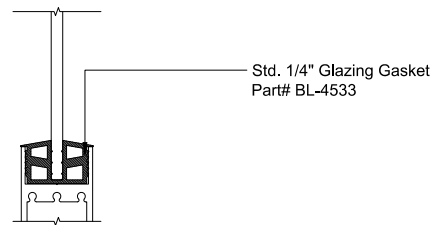

MAX SLIDER
SLIDING GLASS DOOR - MEDIUM STYLE
FIXED PANEL (XXX-XXX)
X - SLIDER
O - FIX GLASS

MAX SLIDER

SLIDING GLASS DOOR - MEDIUM STILE
 SLIDING DOOR / FIXED PANEL (OXX-XXO)

X - SLIDER
 O - FIX GLASS

① HEAD (@FIXED)

MAX SLIDING DOORS (OXX-XXO) SCALE: 6"=1'-0"

③ HEAD (@SLIDER)

MAX SLIDING DOORS (OXX-XXO) SCALE: 6"=1'-0"

Std. 1-1/8 I.G. Glazing Gasket
 Part# BL-4514

Std. 1/2" Glazing Gasket
 Part# BL-4466

Std. 1/4" Glazing Gasket
 Part# BL-4533

Ⓐ OPTIONAL INFILLS

MAX SLIDING DOORS (OXX-XXO) SCALE: 6"=1'-0"

② SILL (@FIXED)

MAX SLIDING DOORS (OXX-XXO) SCALE: 6"=1'-0"

④ SILL (@SLIDER)

MAX SLIDING DOORS (OXX-XXO) SCALE: 6"=1'-0"

5 HEAD (@SLIDER)

MAX SLIDING DOORS (OXX-XXO) SCALE: 6"=1'-0"

7 HEAD (@SLIDER)

MAX SLIDING DOORS (OXX-XXO) SCALE: 6"=1'-0"

9 HEAD (@SLIDER)

MAX SLIDING DOORS (OXX-XXO) SCALE: 6"=1'-0"

6 SILL (@SLIDER)

MAX SLIDING DOORS (OXX-XXO) SCALE: 6"=1'-0"

8 SILL (@SLIDER)

MAX SLIDING DOORS (OXX-XXO) SCALE: 6"=1'-0"