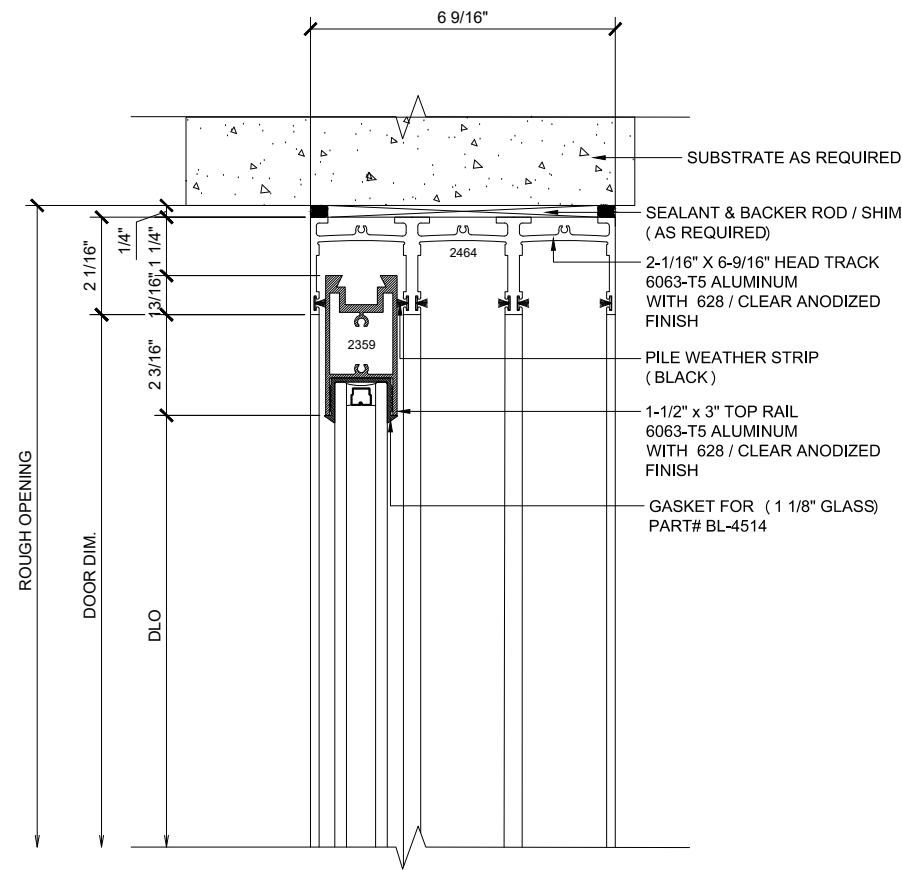

MAX SLIDER
SLIDING GLASS DOOR - MEDIUM STYLE
FIXED PANEL (XXX-XXX)
X - SLIDER
O - FIX GLASS

MAX SLIDER

SLIDING GLASS DOOR - MEDIUM STILE
 SLIDING DOOR / FIXED PANEL (OXX-XXO)

X - SLIDER
 O - FIX GLASS

① HEAD (@FIXED)

MAX SLIDING DOORS (OXX-XXO) SCALE: 6"=1'-0"

③ HEAD (@SLIDER)

MAX SLIDING DOORS (OXX-XXO) SCALE: 6"=1'-0"

Std. 1-1/8 I.G. Glazing Gasket
 Part# BL-4514

Std. 1/2" Glazing Gasket
 Part# BL-4466

Std. 1/4" Glazing Gasket
 Part# BL-4533

Ⓐ OPTIONAL INFILLS

MAX SLIDING DOORS (OXX-XXO) SCALE: 6"=1'-0"

② SILL (@FIXED)

MAX SLIDING DOORS (OXX-XXO) SCALE: 6"=1'-0"

④ SILL (@SLIDER)

MAX SLIDING DOORS (OXX-XXO) SCALE: 6"=1'-0"

5 HEAD (@SLIDER)

MAX SLIDING DOORS (OXX-XXO) SCALE: 6"=1'-0"

7 HEAD (@SLIDER)

MAX SLIDING DOORS (OXX-XXO) SCALE: 6"=1'-0"

9 HEAD (@SLIDER)

MAX SLIDING DOORS (OXX-XXO) SCALE: 6"=1'-0"

6 SILL (@SLIDER)

MAX SLIDING DOORS (OXX-XXO) SCALE: 6"=1'-0"

8 SILL (@SLIDER)

MAX SLIDING DOORS (OXX-XXO) SCALE: 6"=1'-0"